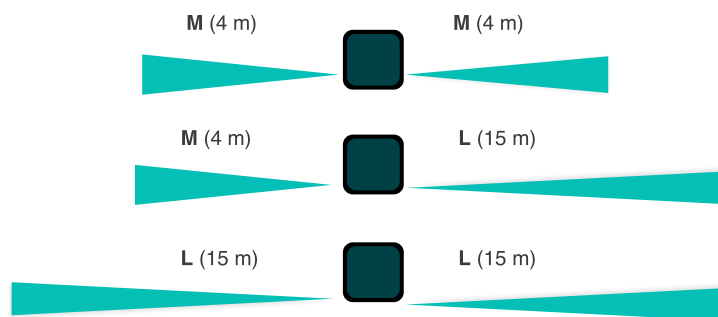

## Configurations for path widths

## Specification

-  **Dimensions** 12.6 x 12.6 x 5.35cm (5" x 5" x 2.10")
-  **Weight** ≈ 820g (1.8 lbs)
-  **Operating temperature** -25°C to +70°C (-13°F to 158°F)
-  **Waterproof** IP68
-  **Material** POM-C
-  **Colour** Grey - RAL 7016 (other colours available on request)
-  **Range** 1m to 10m (33')
-  **Data** 4G -Cat-M1 & NB-iot (Compatible with 5G)