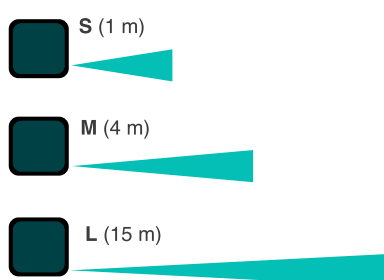

## Configurations for path widths

## Specification

-  **Dimensions** 12.6 x 12.6 x 5.35cm (5" x 5" x 2.10")
-  **Weight** ≈ 820g (1.8 lbs)
-  **Operating temperature** -25°C to +70°C (-13°F to 158°F)
-  **Waterproof** IP68
-  **Material** POM-C
-  **Colour** Grey - RAL 7016 (other colours available on request)
-  **Range** 1m to 10m (33')
-  **Data** 4G -Cat-M1 & NB-iot (Compatible with 5G)