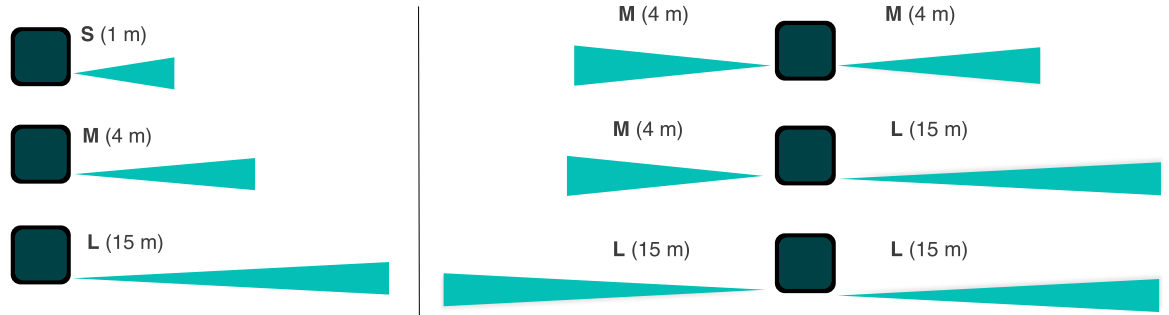

Configurations for path widths

Specification

-  **Dimensions** 12.6 x 12.6 x 5.35cm (5" x 5" x 2.10")
-  **Weight** ≈ 820g (1.8 lbs)
-  **Operating temperature** -25°C to +70°C (-13°F to 158°F)
-  **Waterproof** IP68
-  **Material** POM-C
-  **Colour** Grey - RAL 7016 (other colours available on request)
-  **Range** 1m to 10m (33')
-  **Data** 4G -Cat-M1 & NB-iot (Compatible with 5G)